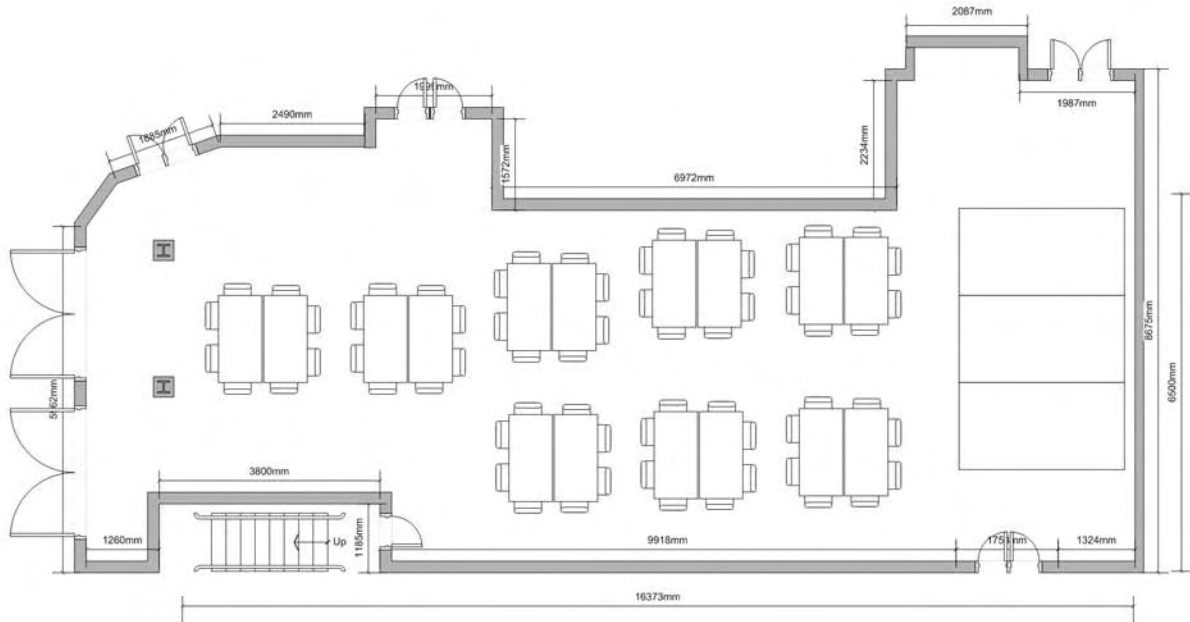

CONFERENCE
CENTRE
OXFORD

FUNCTION ROOM BYRON *Workstation*

WORKSTATION CAPACITIES

With stage 64 (8 tables of 8) /
Without stage 88 (11 tables of 8)

ADDITIONAL FORMATS

Cabaret with stage 80 / without 110
Theatre with stage 130 / without 140

Lighting

- 4 Source Four Jr zoom 25-50
- 2 Source Four 26 deg
- Transcension Scene Setter Lighting Desk
- Zero 88 Betapack Dimmer

Vision

- Octofade Fx Switcher
- Optoma EP783 5000L Projector
- 10'7" x 5'11" Screen
- 2 x Show Computers
- 15" Comfort Monitor
- Cue System
- Dvd Player

Other Facilities

- Road Ready Intellistage 6mx3m x 400m with steps and skirt
- Full Stage Black Drape Kit
- Trilite Lectern