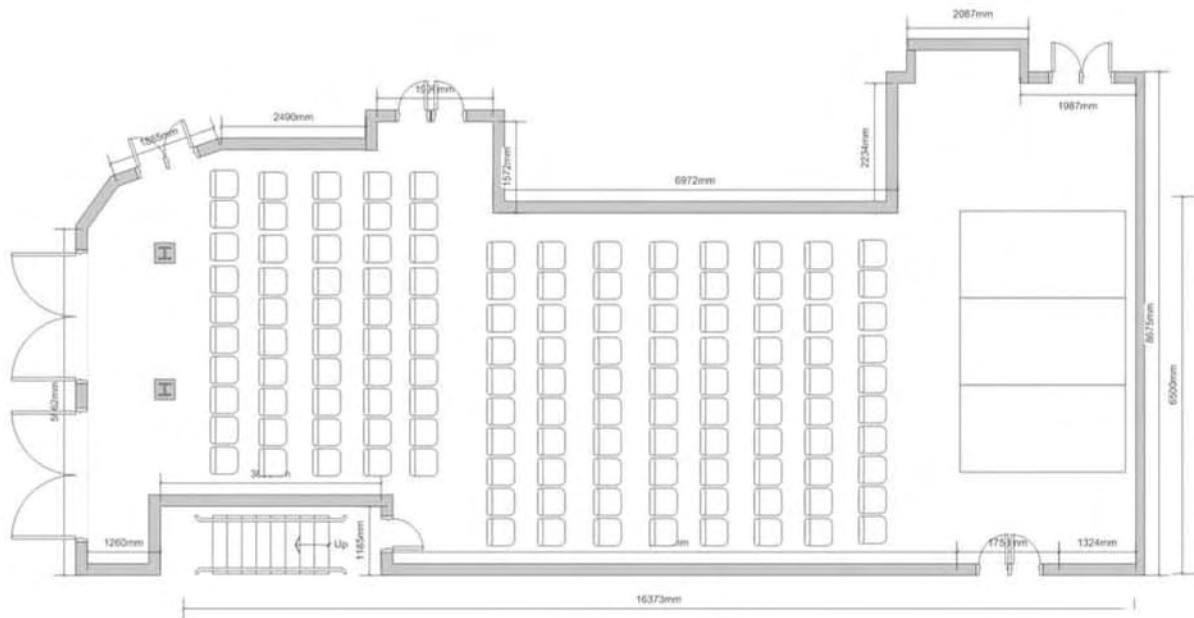

# FUNCTION ROOM BYRON *Theatre*

## THEATRE CAPACITIES

With stage 130 (13 rows of 10) /  
Without stage 140 (14 rows of 10)