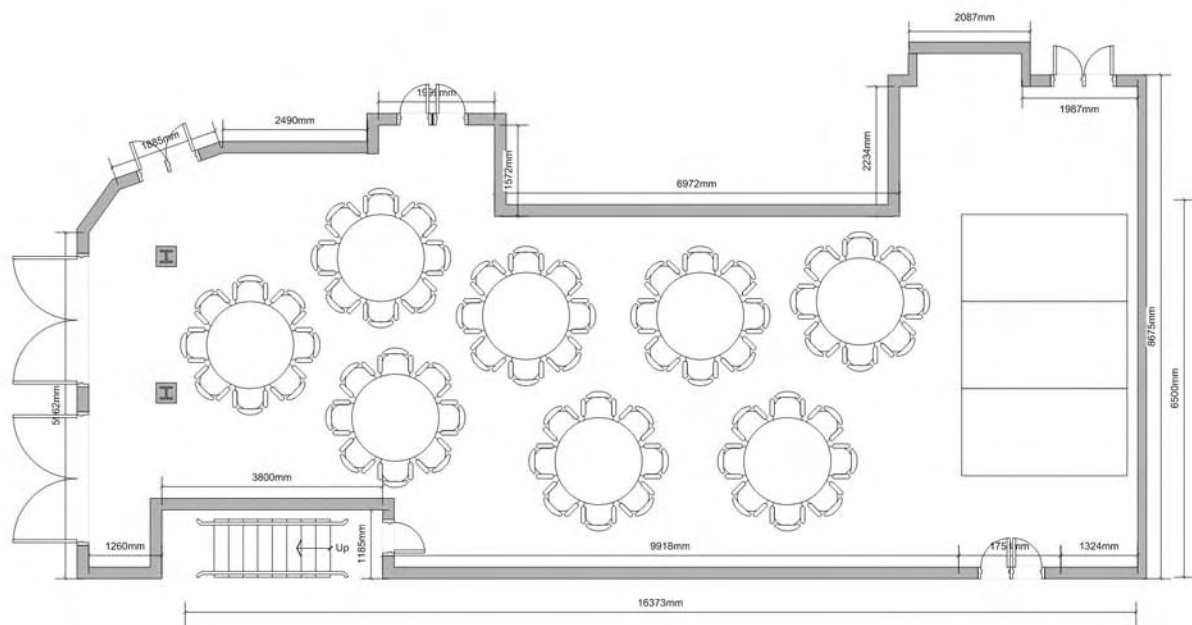

CONFERENCE
CENTRE
OXFORD

FUNCTION ROOM BYRON *Cabaret*

CABARET CAPACITIES

With stage 80 (8 tables of 10) /
Without stage 110 (11 tables of 10)

ADDITIONAL FORMATS

Theatre with stage 130 / without 140
Workstation with stage 64 / without 88

Lighting

- 4 Source Four Jr zoom 25-50
- 2 Source Four 26 deg
- Transcension Scene Setter Lighting Desk
- Zero 88 Betapack Dimmer

Vision

- Octofade Fx Switcher
- Optoma EP783 5000L Projector
- 10'7" x 5'11" Screen
- 2 x Show Computers
- 15" Comfort Monitor
- Cue System
- Dvd Player

Other Facilities

- Road Ready Intellistage 6mx3m x 400m with steps and skirt
- Full Stage Black Drape Kit
- Trilite Lectern